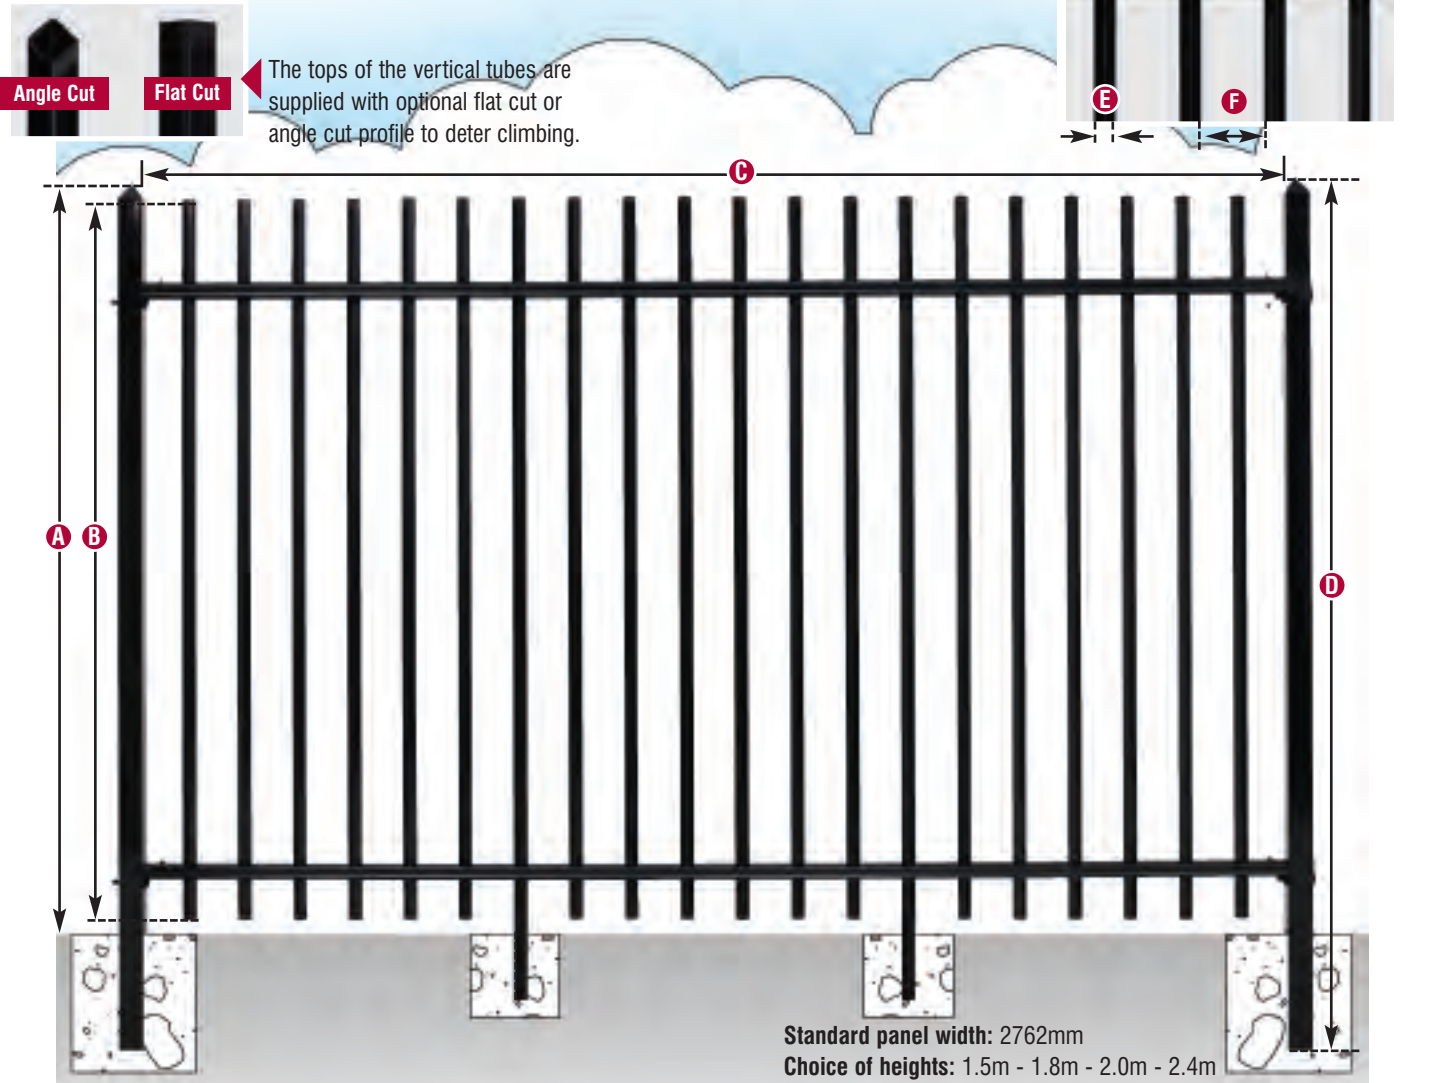

Sentinel® Matrix

Sentinel Matrix is a square vertical tube railing system

Applications: Schools, Residential, Commercial, Industrial and Highways

Specifications (mm) - Flat and Angle Cut

Fence Height	Panel Height	Panel Width	Overall Post Length	Square Tube	Distance Between Verticals	Projection from Top Rail
A	B	C	D	E	F	G
1500	1450	2762	2100	25.4 x 25.4	98	150
1800	1750	2762	2500	25.4 x 25.4	98	200
2000	1950	2762	2700	25.4 x 25.4	98	200
2400	2350	2762	3100	25.4 x 25.4	98	200