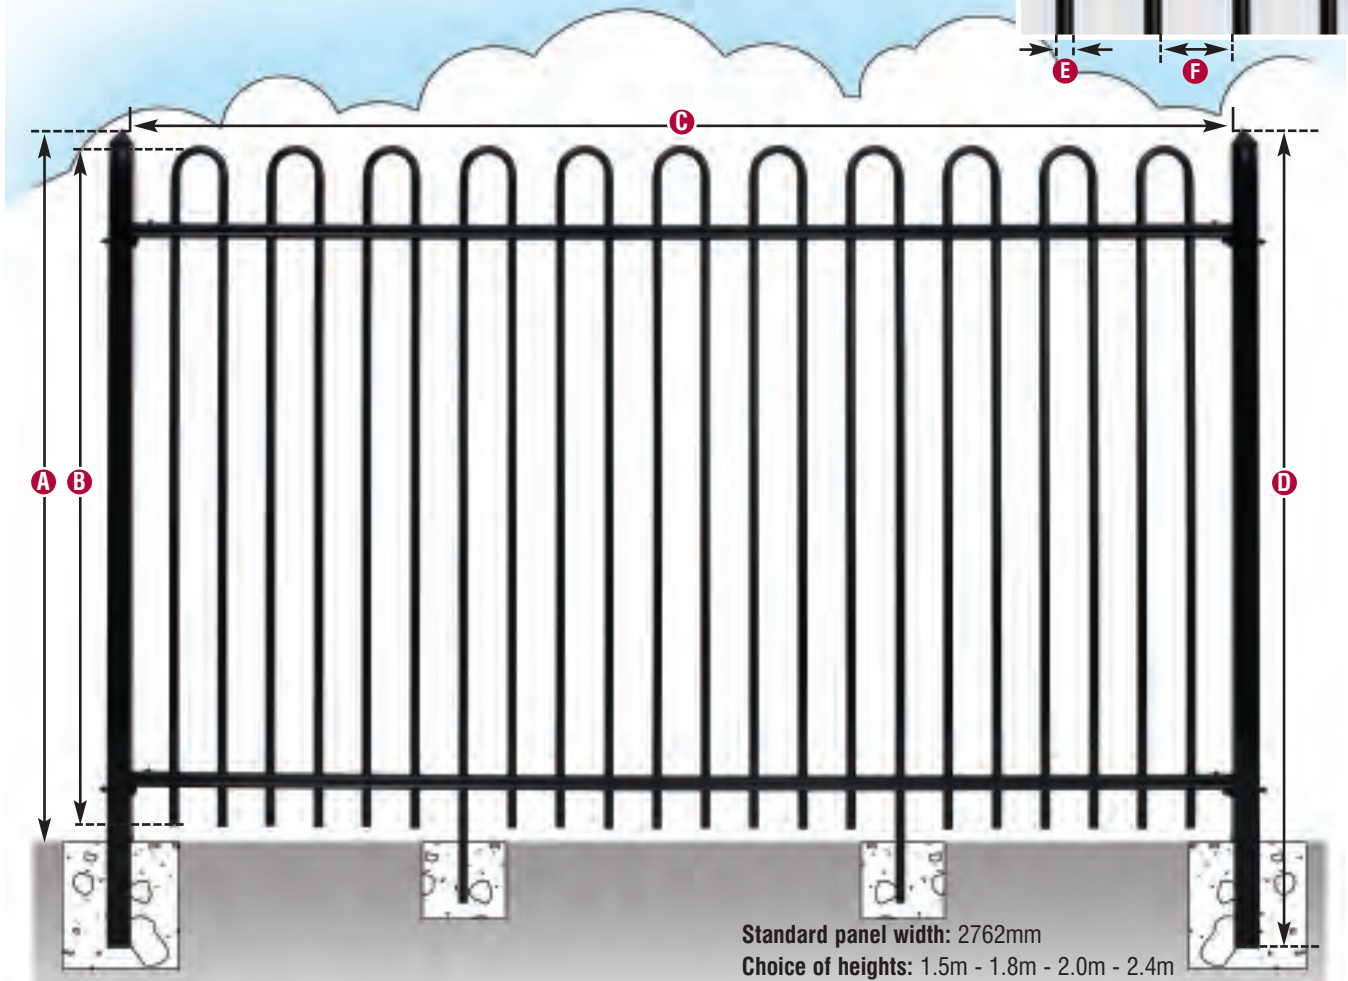

# Sentinel® Convex Bow Top

Sentinal Convex Bow Top is a round tube bow top railing system

Applications: Schools, Playgrounds, Parks, Residential and Commercial

Bow Top options are ideal for applications where safety is of importance