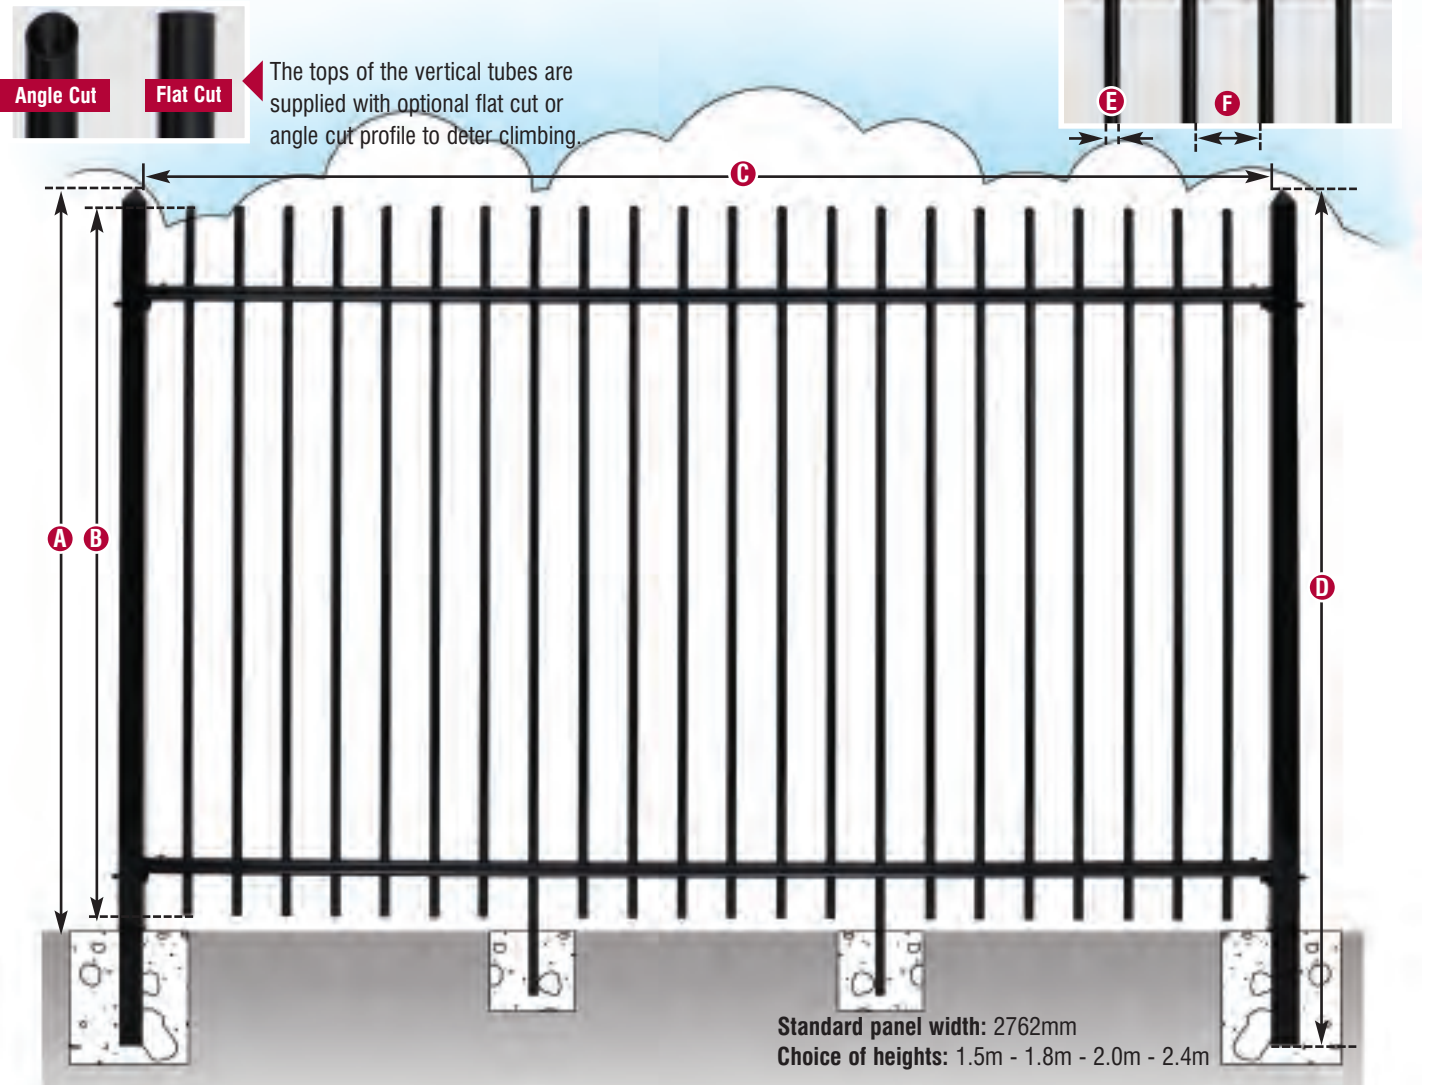

Sentinel® Convex

Sentinel Convex is a round vertical tube railing system

Applications: Schools, Residential, Commercial, Industrial and Highways

Specifications (mm) - Flat and Angle Cut

Fence Height	Panel Height	Panel Width	Overall Post Length	Tube Diameter	Distance Between Verticals	Projection from Top Rail
A	B	C	D	E	F	G
1500	1450	2762	2100	25.4	96	150
1800	1750	2762	2500	25.4	96	200
2000	1950	2762	2700	25.4	96	200
2400	2350	2762	3100	25.4	96	200